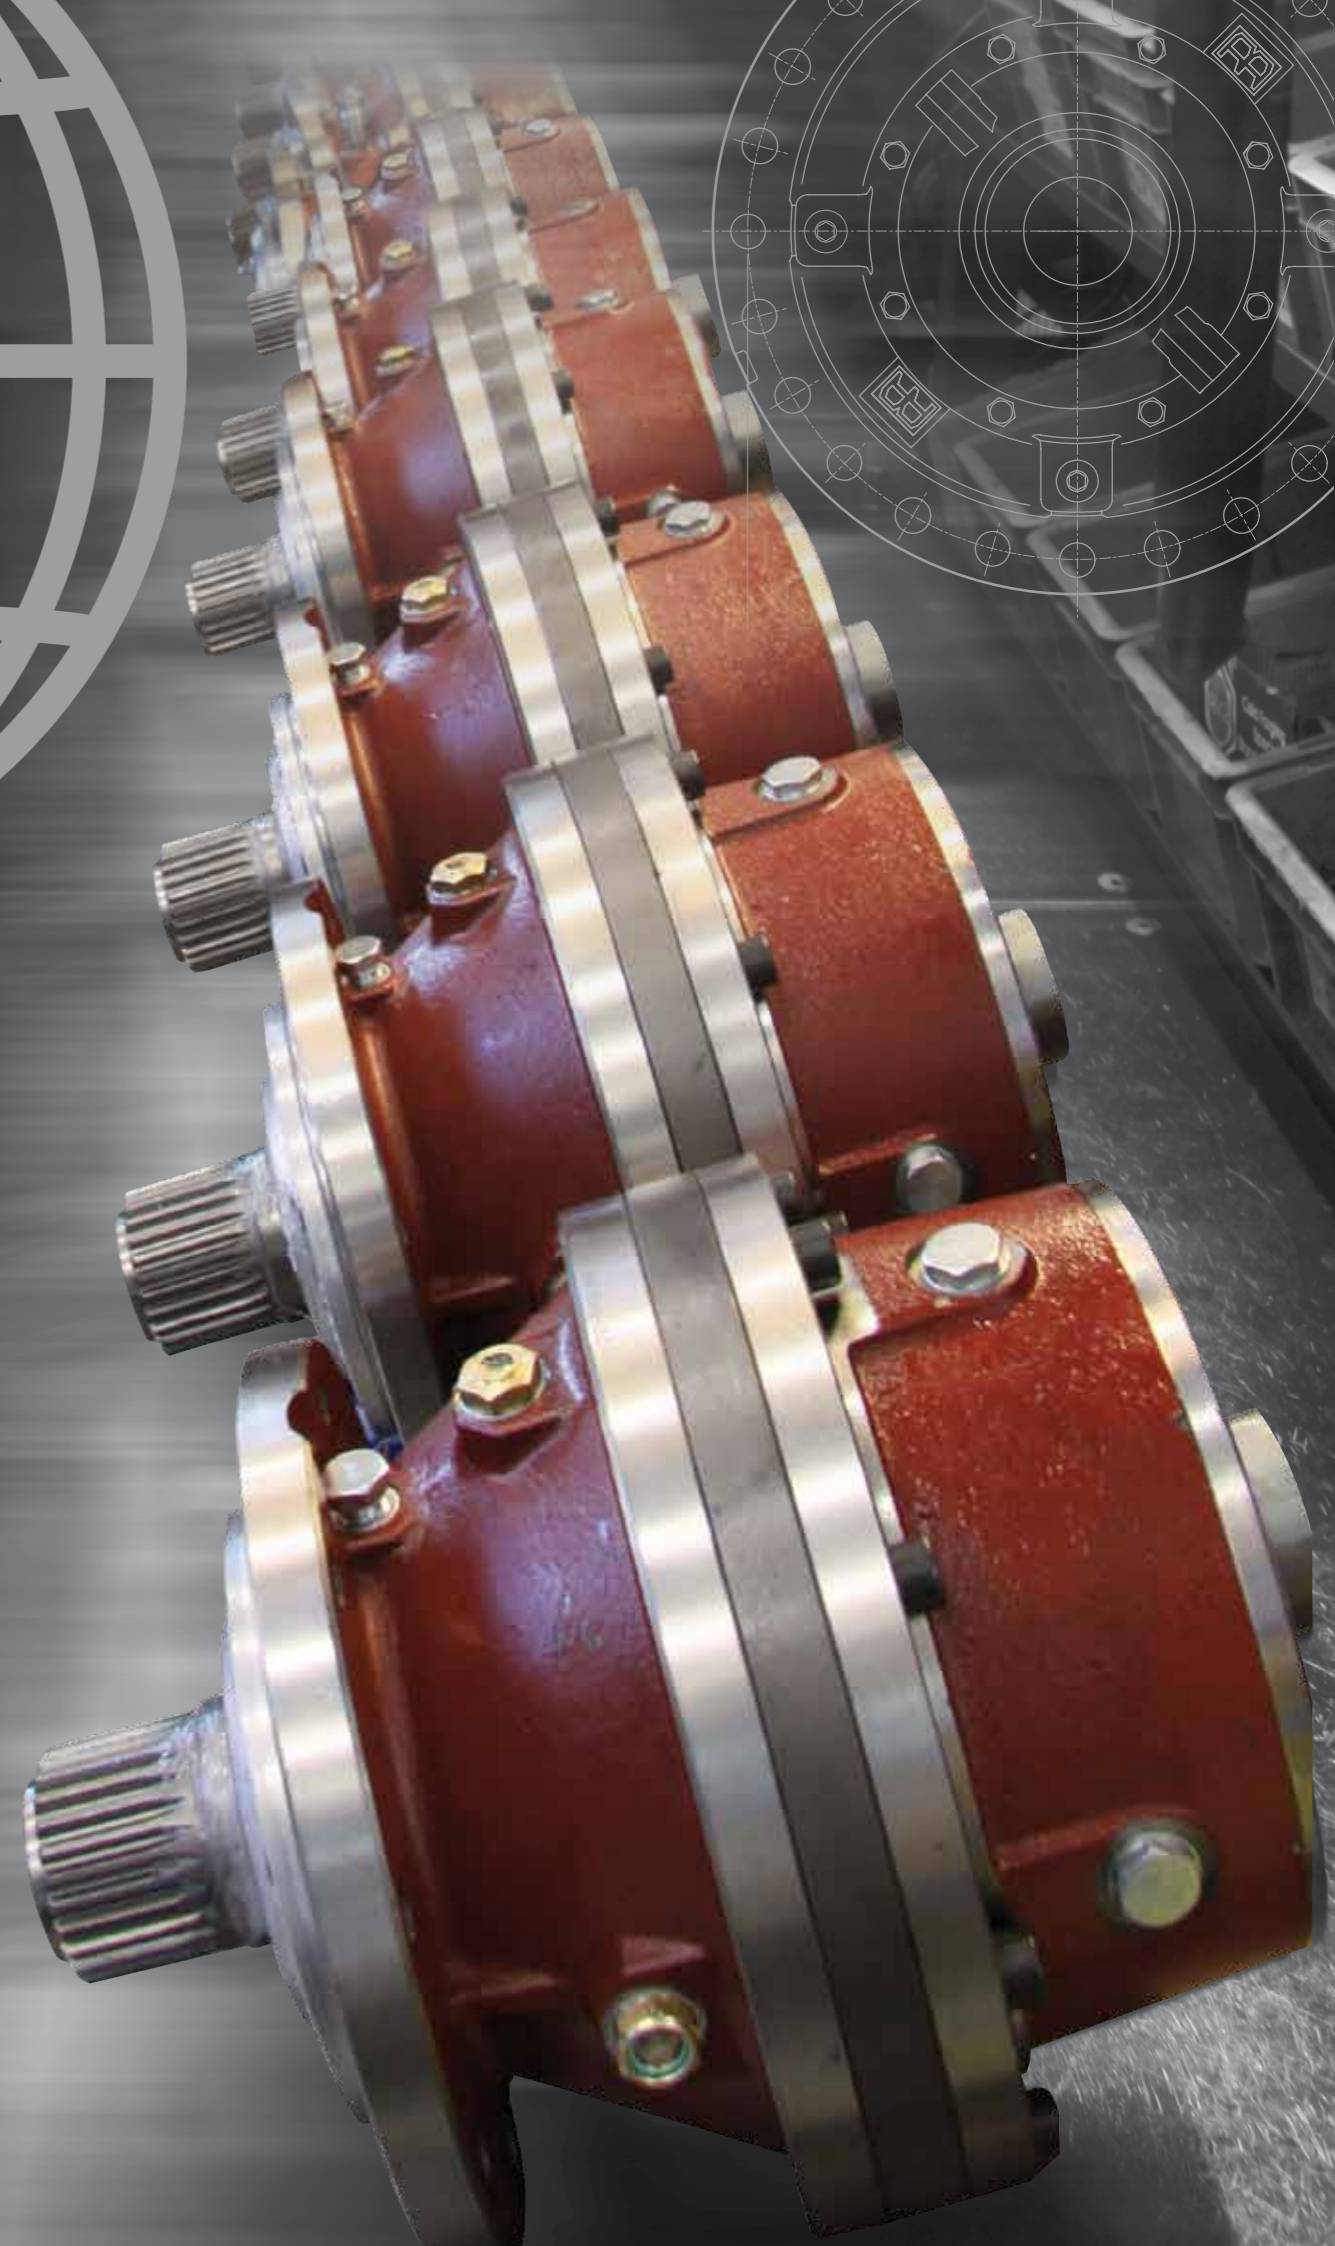

Planetary Reduction Gears

MADE IN ITALY

 **REGGIANA
RIDUTTORI**

COMPANY PROFILE

44

With **over 40 years** of Engineering experience, Reggiana Riduttori is one of the world's leading companies in the design and manufacture of gearboxes for a wide variety of power transmission applications. To ensure that the highest standards in engineering, quality and production are always met, our products are **100% manufactured in Italy** at our headquarters in San Polo d'Enza.