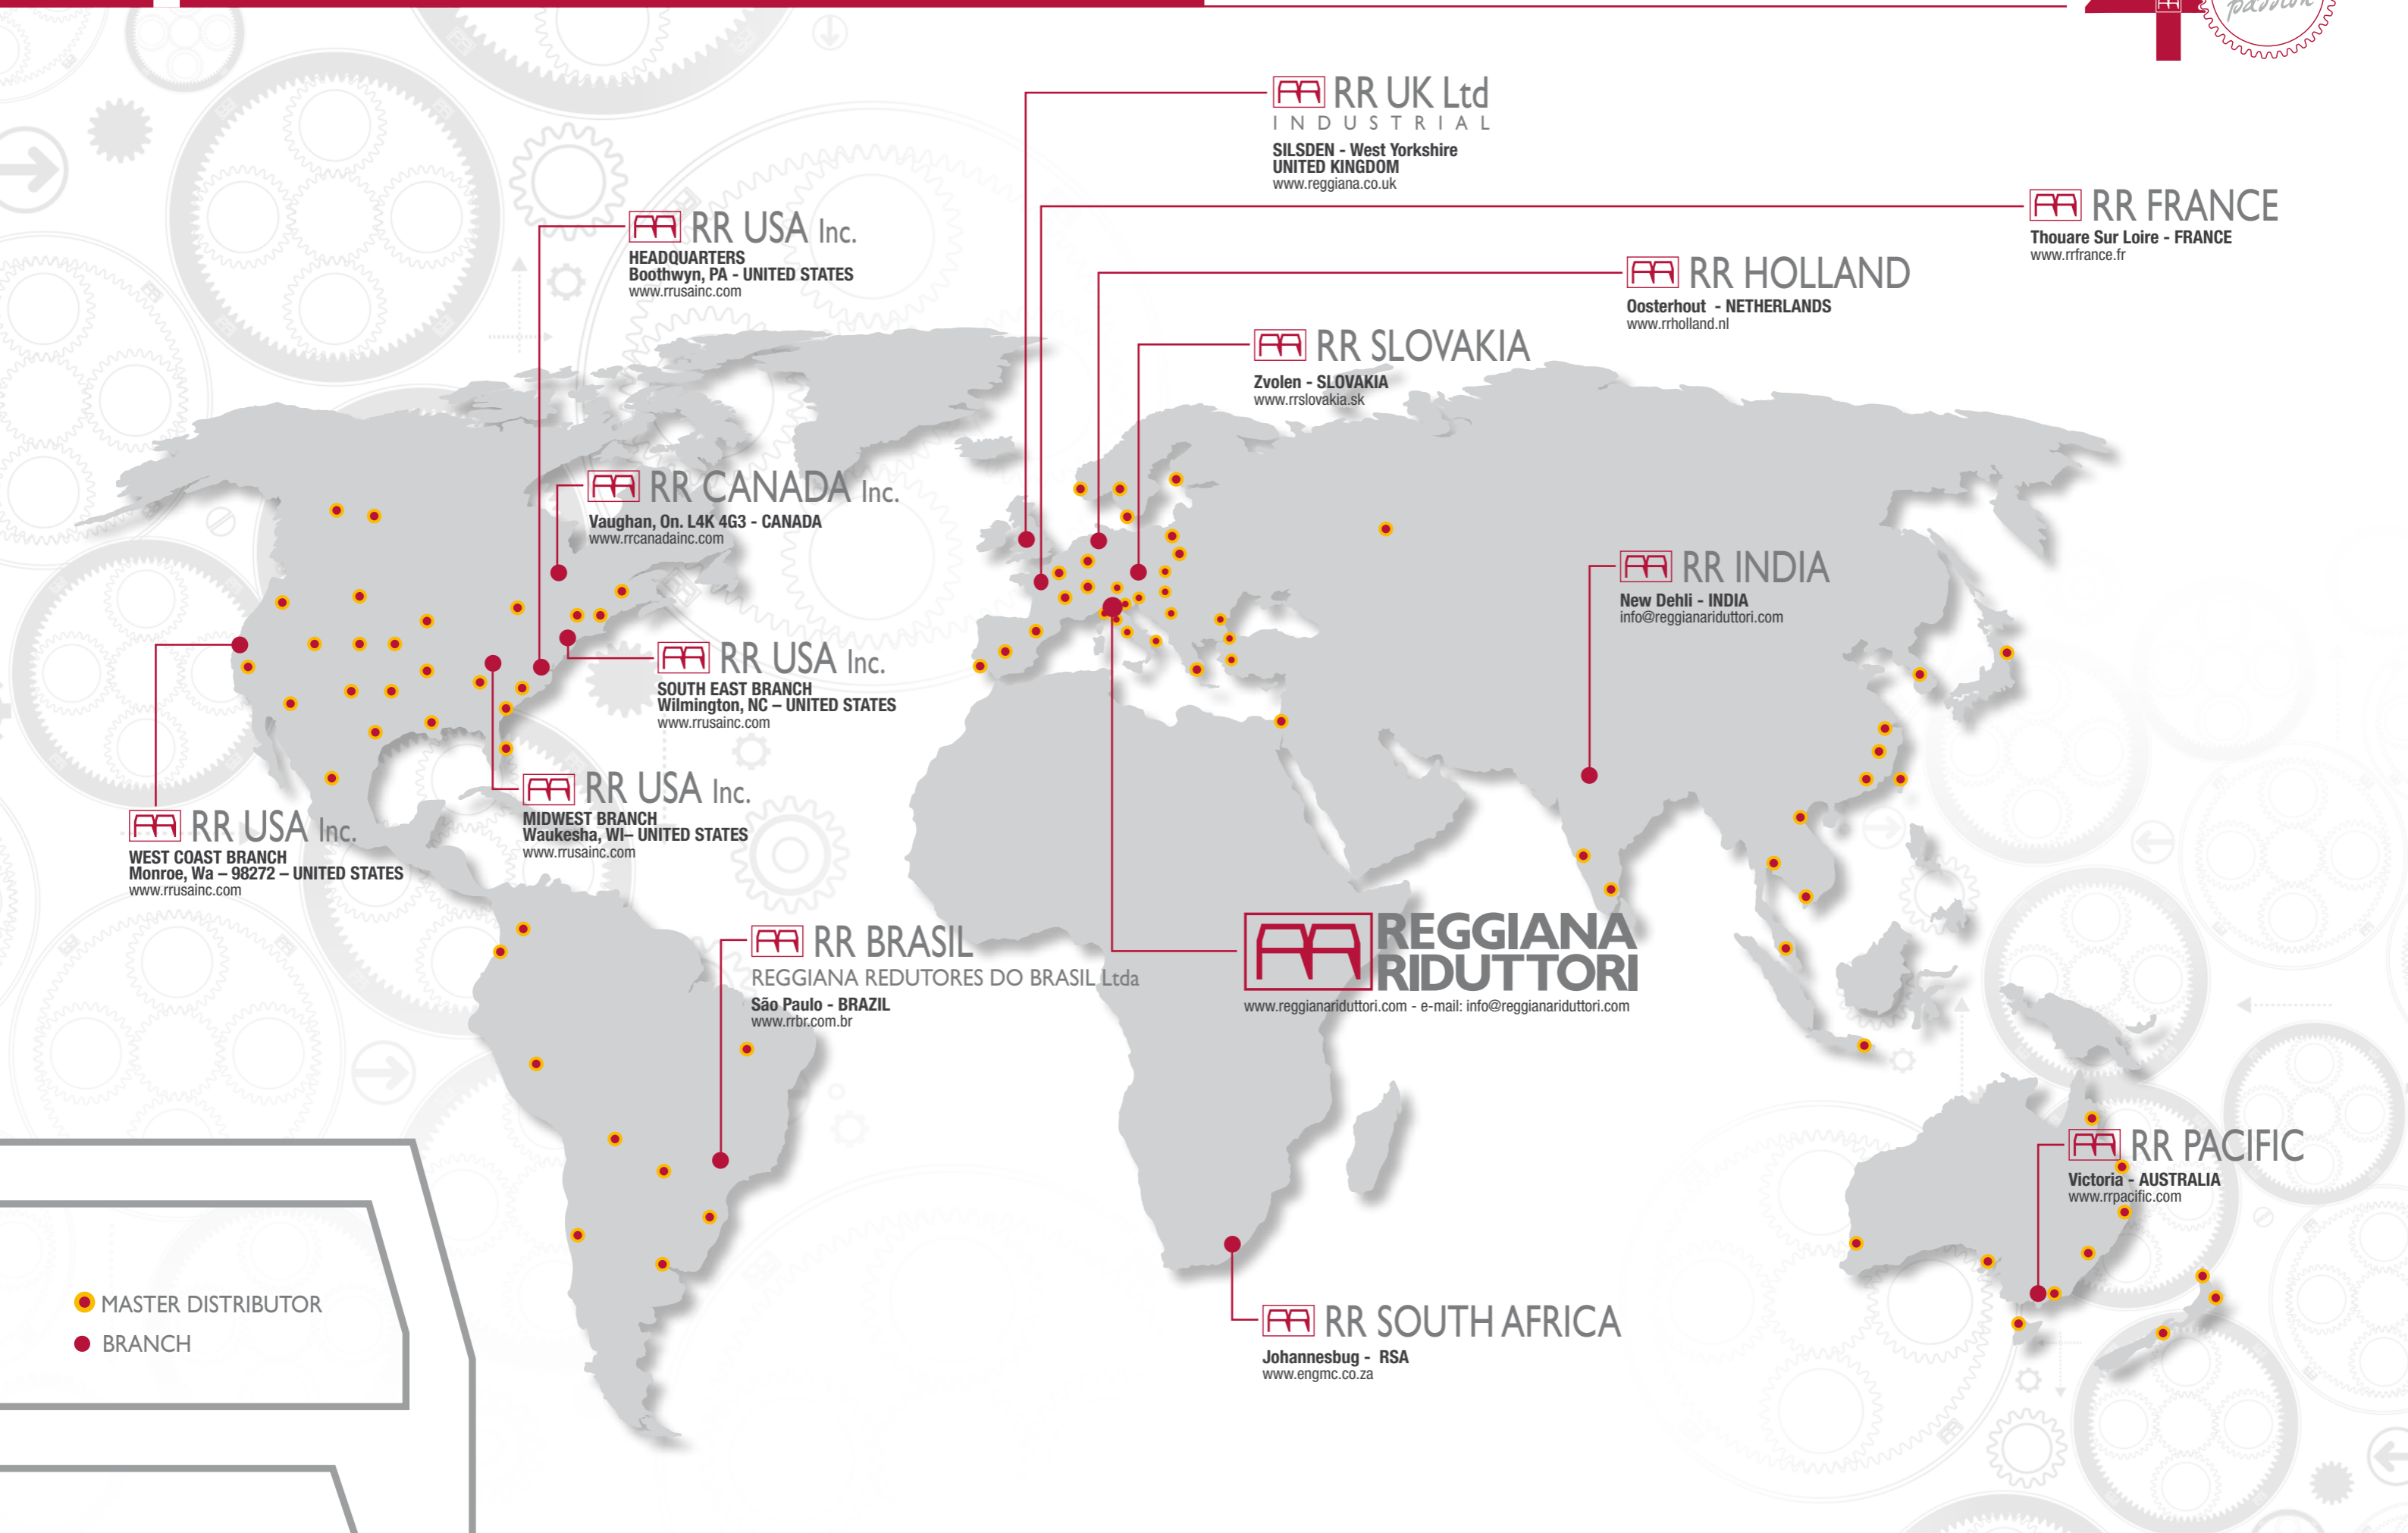

Planetary Reduction Gears

MADE IN ITALY

 **REGGIANA
RIDUTTORI**

COMPANY PROFILE

44

With **over 40 years** of Engineering experience, Reggiana Riduttori is one of the world's leading companies in the design and manufacture of gearboxes for a wide variety of power transmission applications. To ensure that the highest standards in engineering, quality and production are always met, our products are **100% manufactured in Italy** at our headquarters in San Polo d'Enza.

AGRICULTURE & FORESTRY

MATERIAL HANDLING

MINING & MINERAL PROCESSING

HEAVY INDUSTRIAL

MARINE & OFFSHORE

AERIAL WORK PLATFORMS

SUGAR INDUSTRY

RR UK Ltd
INDUSTRIAL
SILSDEN - West Yorkshire
UNITED KINGDOM
www.reggiana.co.uk

RR FRANCE
Thouare Sur Loire - FRANCE
www.rrfrance.fr

RR HOLLAND
Oosterhout - NETHERLANDS
www.rrholland.nl

RR SLOVAKIA
Zvolen - SLOVAKIA
www.rrslovakia.sk

RR USA Inc.
HEADQUARTERS
Boothwyn, PA - UNITED STATES
www.rrusainc.com

RR BRASIL
REGGIANA REDUTORES DO BRASIL Ltda
São Paulo - BRAZIL
www.rrbr.com.br

RR PACIFIC
Victoria - AUSTRALIA
www.rrpacific.com

RR SOUTH AFRICA
Johannesbug - RSA
www.engmc.co.za

● MASTER DISTRIBUTOR
● BRANCH