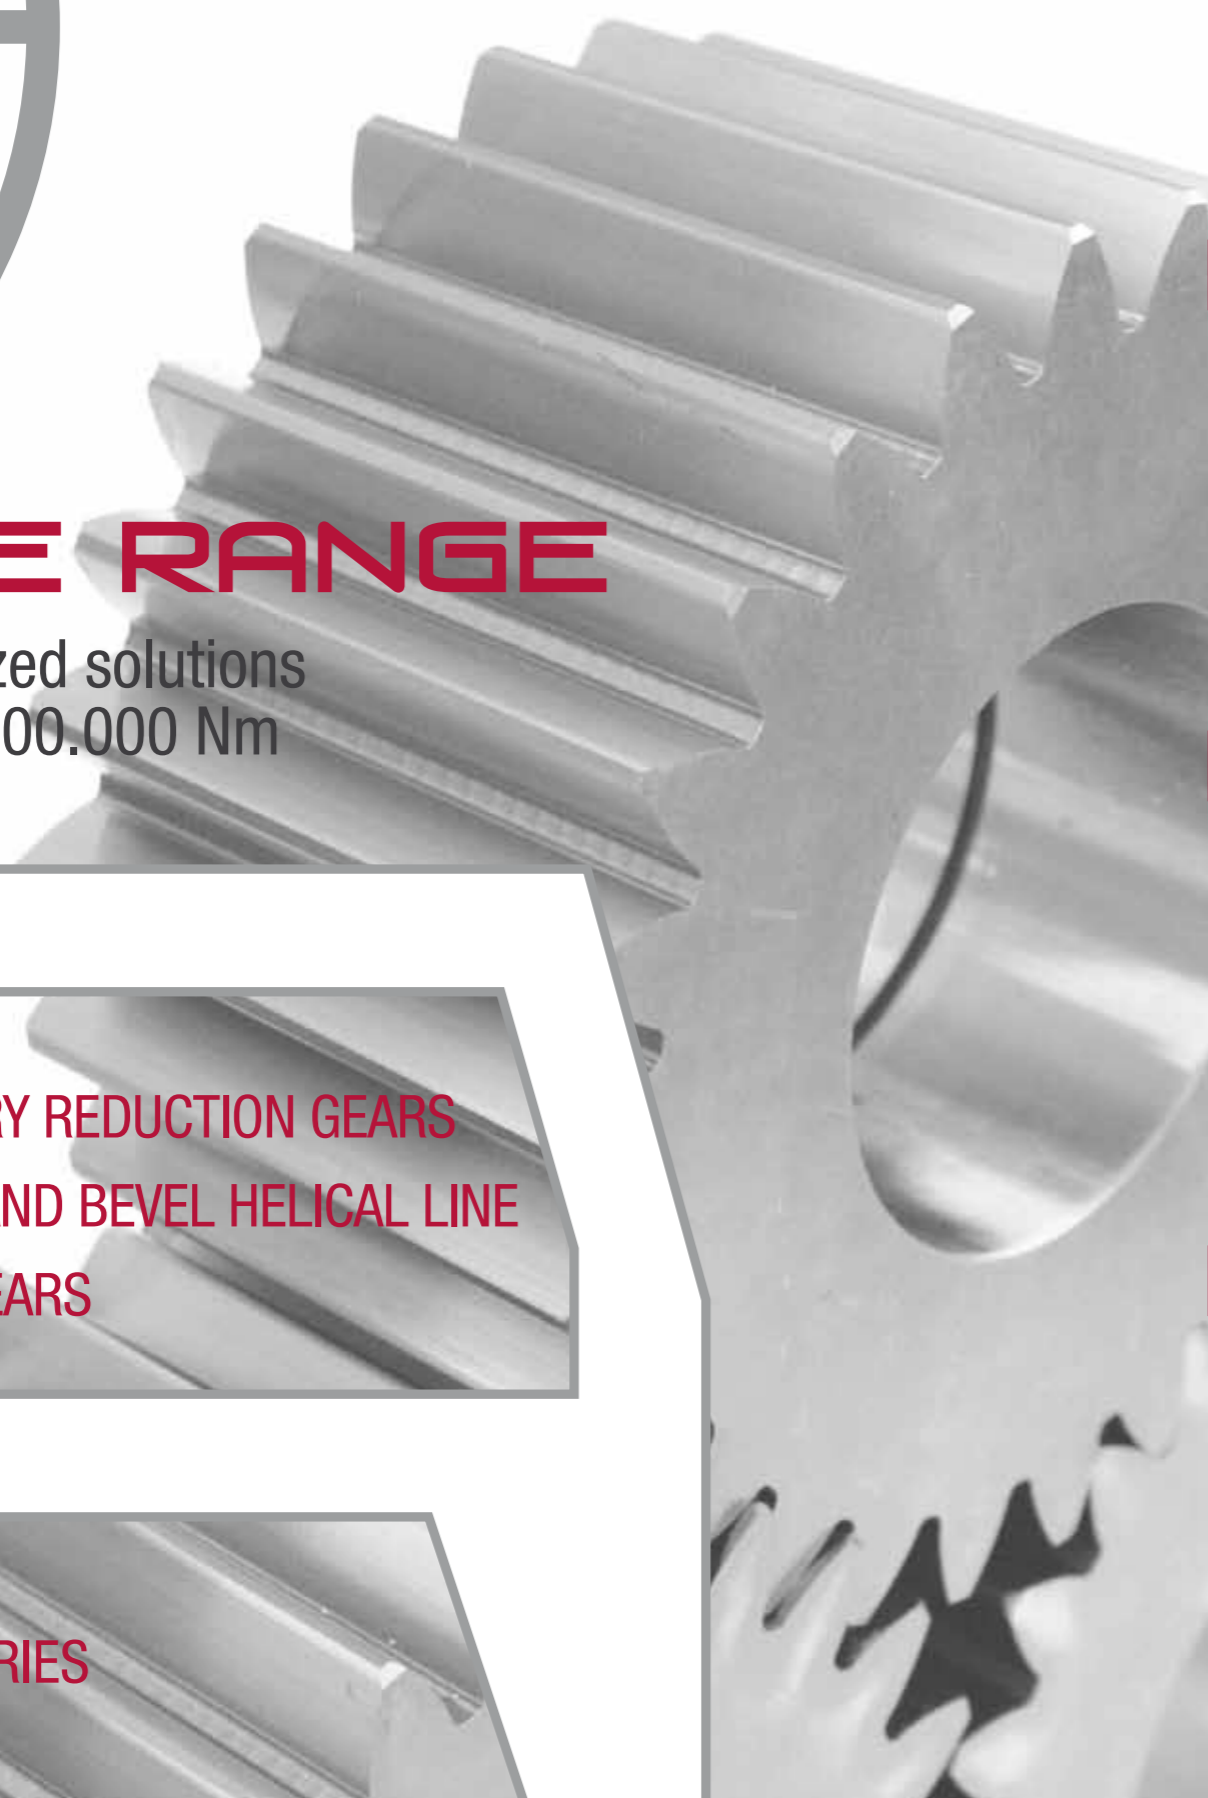

THE RANGE

Customized solutions
up to 4.000.000 Nm

PLANETARY REDUCTION GEARS
HELICAL AND BEVEL HELICAL LINE
WHEEL GEARS

BRAKES
ACCESSORIES