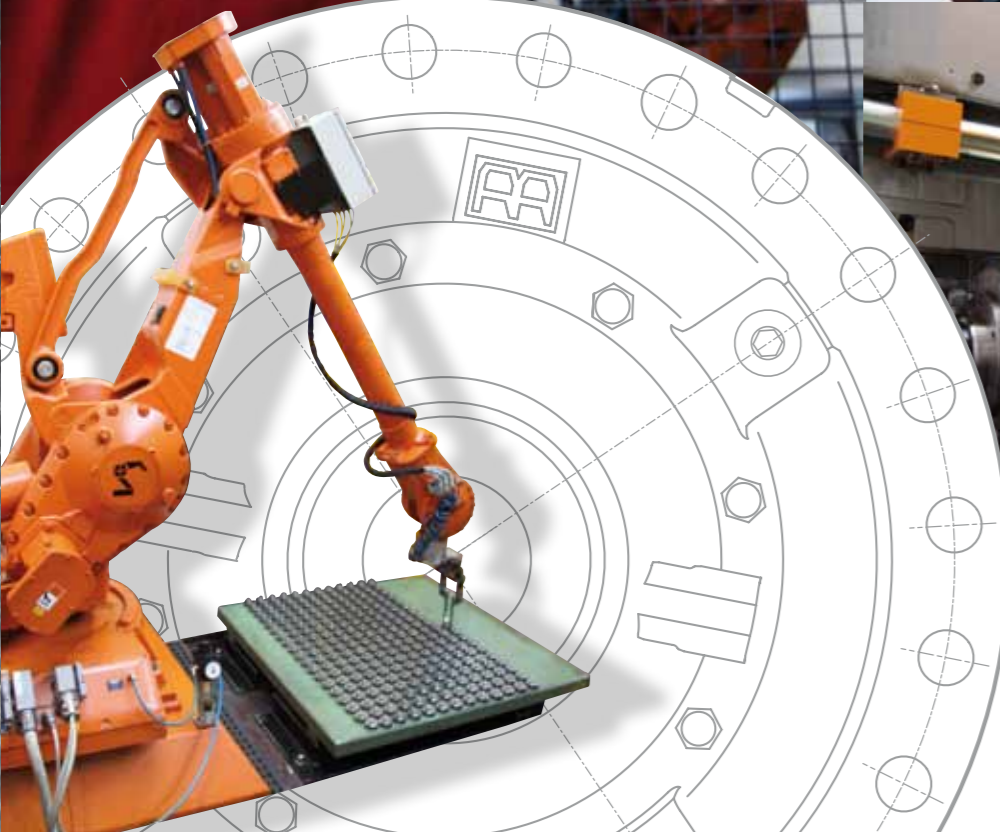

Planetary Reduction Gears

MADE IN ITALY

 **REGGIANA
RIDUTTORI**

COMPANY PROFILE

44

With **over 40 years** of Engineering experience, Reggiana Riduttori is one of the world's leading companies in the design and manufacture of gearboxes for a wide variety of power transmission applications. To ensure that the highest standards in engineering, quality and production are always met, our products are **100% manufactured in Italy** at our headquarters in San Polo d'Enza.

Helical and bevel helical line,
combined units.

Continuous investments in **Research and Development** have guaranteed that we have the most modern automation machining centres available. This enables us to respond swiftly to the changing market demands for customised solutions, whilst maintaining the highest possible quality level. Total Quality Management System is certified **ISO 9001:2008** through the DNV organization.