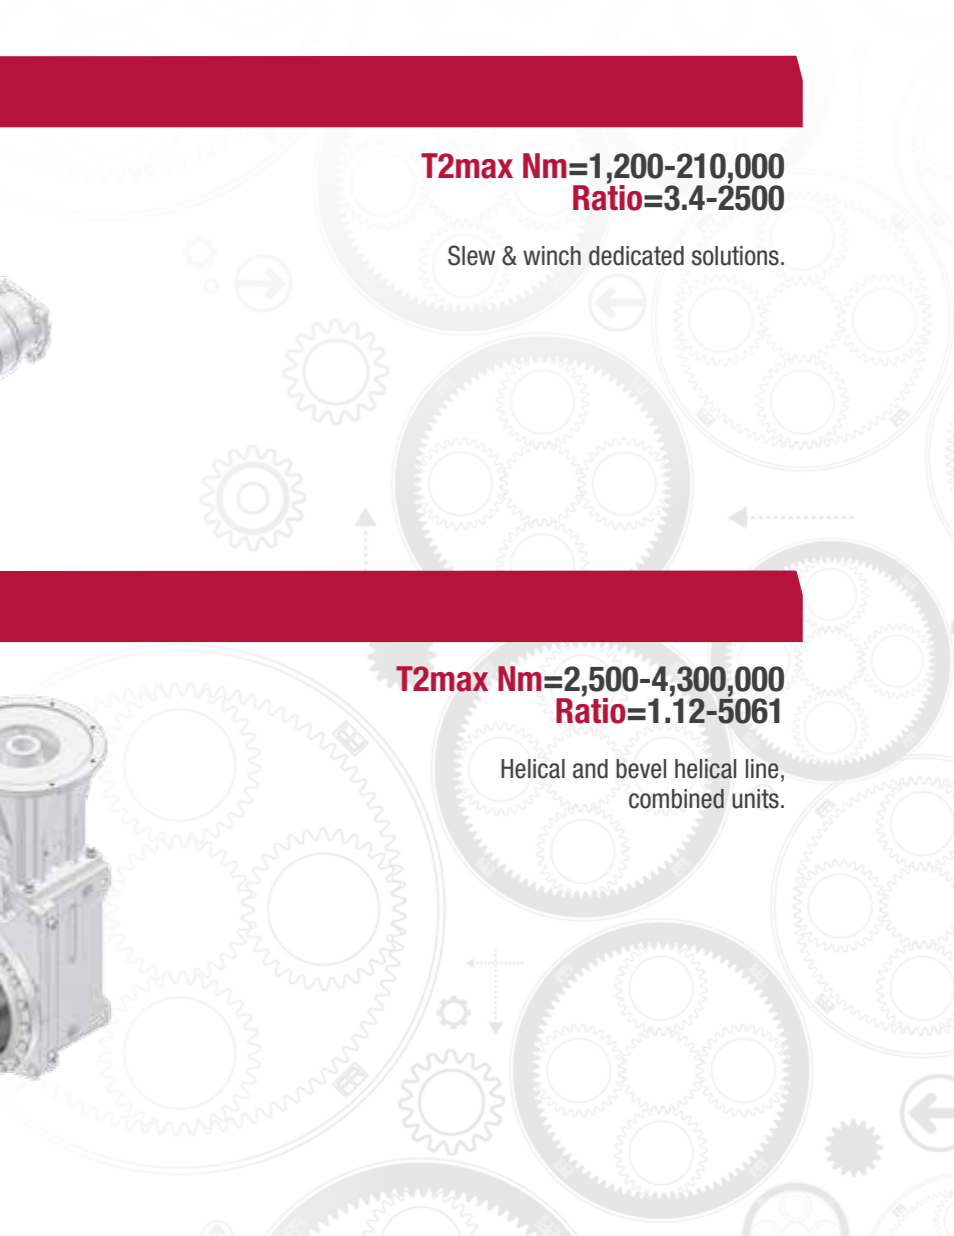

T2max Nm=2,500-4,300,000
Ratio=1.12-5061

Helical and bevel helical line,
combined units.