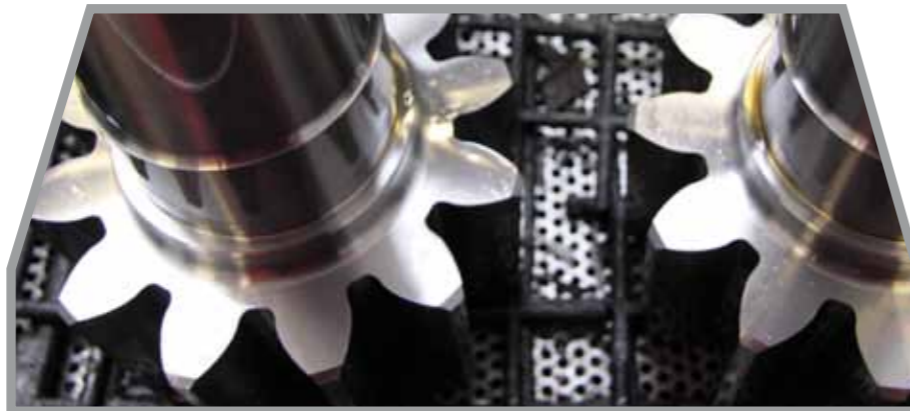

Planetary Reduction Gears

MADE IN ITALY

 **REGGIANA
RIDUTTORI**

COMPANY PROFILE

44

With **over 40 years** of Engineering experience, Reggiana Riduttori is one of the world's leading companies in the design and manufacture of gearboxes for a wide variety of power transmission applications. To ensure that the highest standards in engineering, quality and production are always met, our products are **100% manufactured in Italy** at our headquarters in San Polo d'Enza.

4 YEARS
Gear passion

THE RANGE

Customized solutions
up to 4.000.000 Nm

PLANETARY REDUCTION GEARS
HELICAL AND BEVEL HELICAL LINE
WHEEL GEARS

BRAKES
ACCESSORIES

RR/RA

T2max Nm=1,200-4,300,000
Ratio=3.4-5061

Modular planetary reduction gears.

Helical and bevel helical line,
combined units.

Continuous investments in **Research and Development** have guaranteed that we have the most modern automation machining centres available. This enables us to respond swiftly to the changing market demands for customised solutions, whilst maintaining the highest possible quality level. Total Quality Management System is certified **ISO 9001:2008** through the DNV organization.